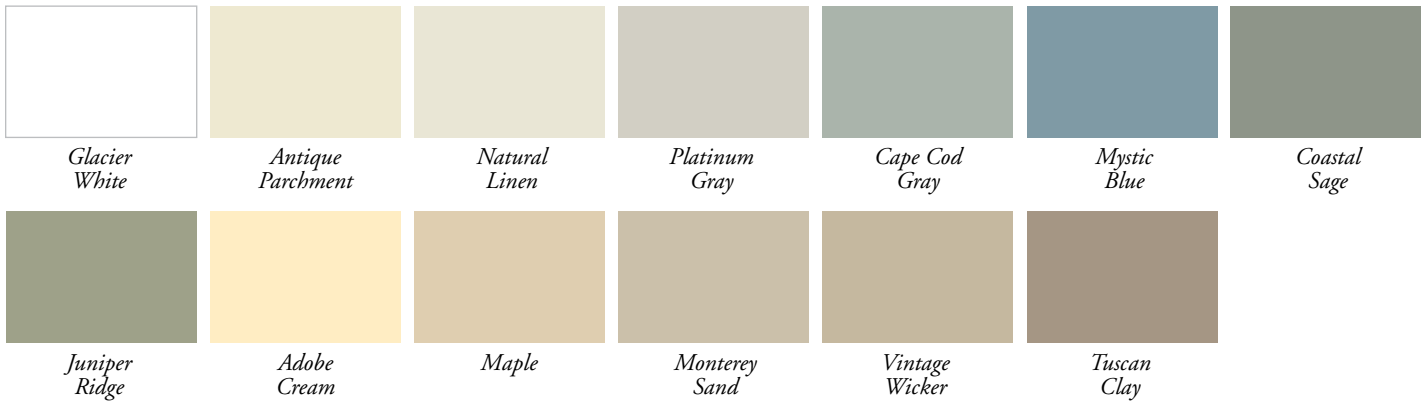

COLOR AND DESIGN INSPIRATION

Odyssey Plus' full array of profiles and colors makes it easy to give your home a style all its own. Whether you prefer a subtle monochromatic color scheme in classic hues or rich architectural colors with contrasting accents, Odyssey Plus has everything you need to achieve your ideal finished look.

STANDARD COLOR COLLECTION