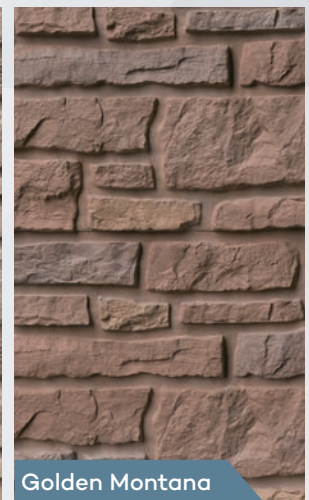

## CREEK LEDGESTONE

Color Shown - Bucks County Gray

Color shown - Bucks County Gray

Color shown - Appalachian Ash

**TandoStone™** is the **#1 Brand of Composite Stone**. Professionals love the fast and easy install, and its unique **Tando TruGrit™** texture. Our **Creek Ledgestone** features the look of individually stacked pieces of stone where the horizontal ledge is more defined than the vertical joints. It offers a rough, dimensional surface with jagged edges that play with natural lights and shadows.

#### Corner Specifications

Finished Exposure:	7.25" w x 7.38" d x 18.13" h
Panels per box:	5
Linear ft. per box:	7.5

Appalachian Ash

Arizona Sandstone

Bucks County Gray

Rocky Mountain Clay

Golden Montana

Colors are shown as accurately as the printing process allows.